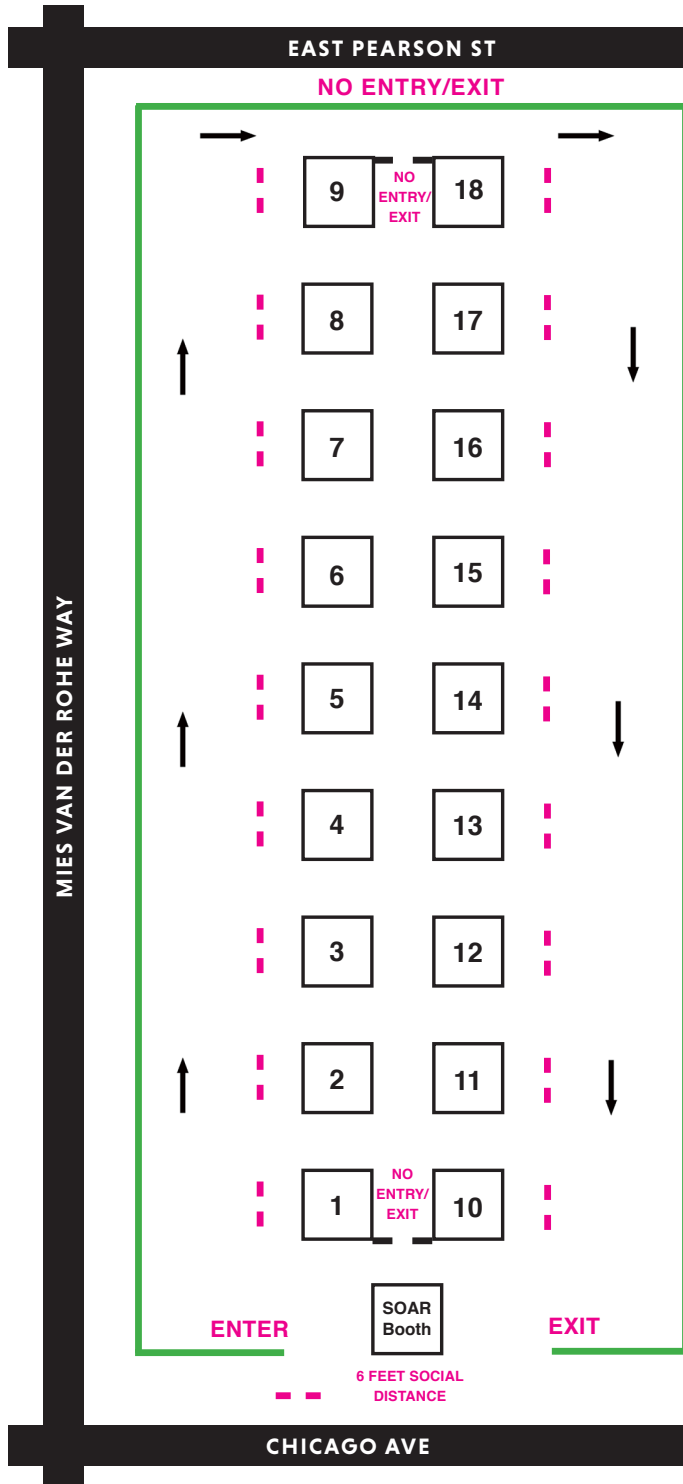

## SOAR Farmers Market Map

- |                            |                                |
|----------------------------|--------------------------------|
| 1 Smits Farms              | 9 Nichols Farm & Orchard       |
| 2 Ellis Family Farm        | 10 Gayle's Best Grilled Cheese |
| 3 Lanes End Farm           | 11 Noffke Family Farm          |
| 4 Karl's Kraft Soup        | 12 Phoenix Bean                |
| 5 Finn's Steak & Egg Ranch | 13 Bennison's Bakery           |
| 6 Floral Garden            | 14 Stamper Cheese              |
| 7 Provo Bakery             | 15 River Valley Ranch          |
| 8 Klehm Growers            | 16 Lyons Fruit Farm            |
|                            | 17 Breadman Bakery             |

### HOURS/LOCATION

**June 23 – October 27**

Every Tuesday (June thru October)  
at the MCA Plaza

Market Hours: 7am – 2pm

Senior Hours: 9am – 10am