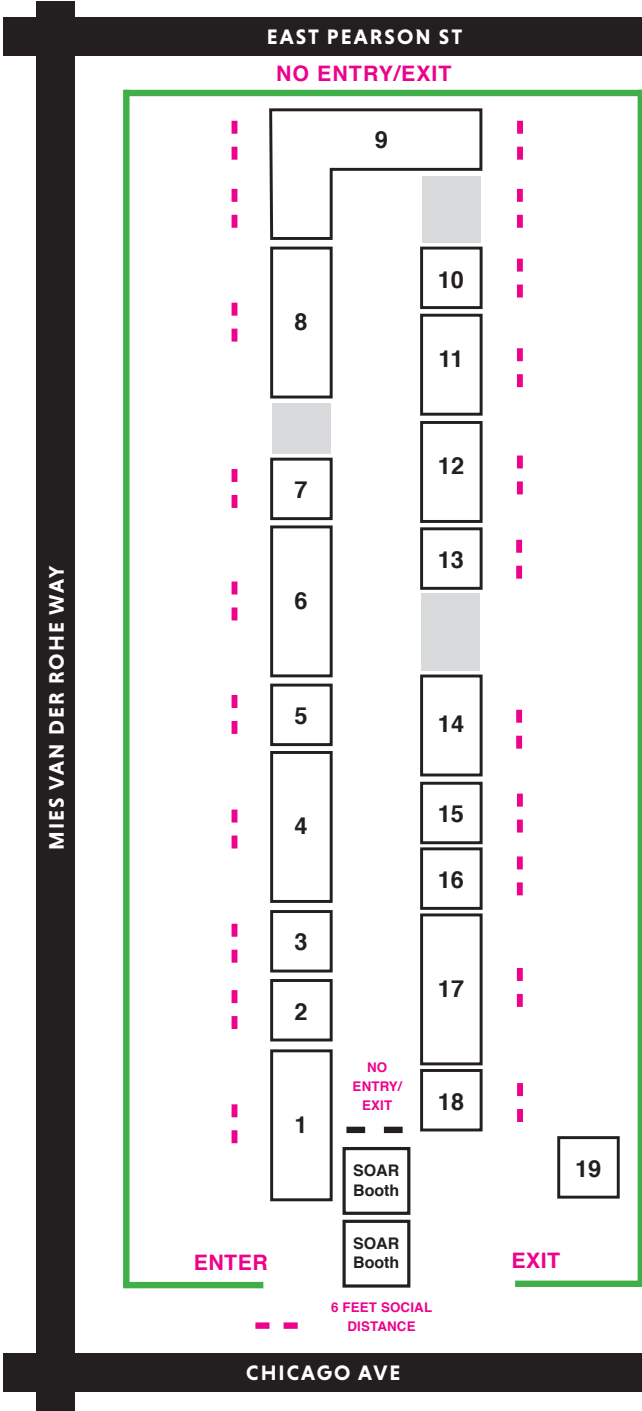

# SOAR Farmers Market Map

- 1 Smits Farms
- 2 Karl's Kraft Soup
- 3 Provo Bakery
- 4 Ellis Family Farm
- 5 Finn's Ranch
- 6 Lanes End Farm
- 7 Phoenix Bean
- 8 Oosterhoff & Son Flowers
- 9 Nichols Farm & Orchard
- 10 Klehm Nursery
- 11 Lyons Farm
- 12 Gotta Bee Crepes
- 13 Breadman Bakery
- 14 River Valley Ranch
- 15 Stamper Cheese
- 16 Bennison's Bakery
- 17 Noffke Family Farm
- 18 Back of the Yards Coffee
- 19 Gayle's Best Grilled Cheese