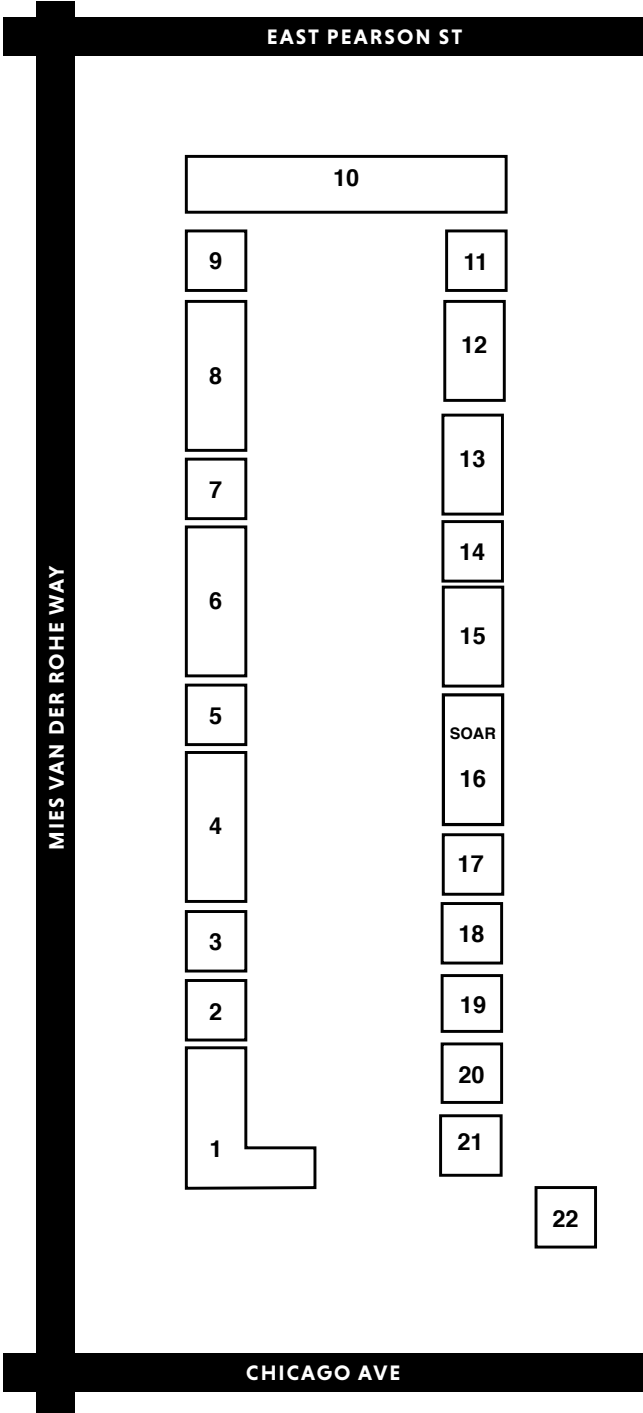

SOAR Farmers Market Map

1. Smits Farms
2. Karl's Soup
3. Provo Bakery
4. Ellis Farms
5. Finns Ranch
6. Lane's End Farm
7. Phoenix Bean
8. Osterhoff & Son Flowers
9. Kikwetie Coffee
10. Nicholas Farm
11. Khelm Nursery
12. Lyons Farm
13. Gotta Crepes
14. Breadman Bakery
15. River Valley
16. SOAR
17. Stamper Cheese
18. Bennison's Bakery
19. Back of the Yards Coffee
20. Chicago Fons
21. Noffke Farms
22. Gayle's Grilled Cheese