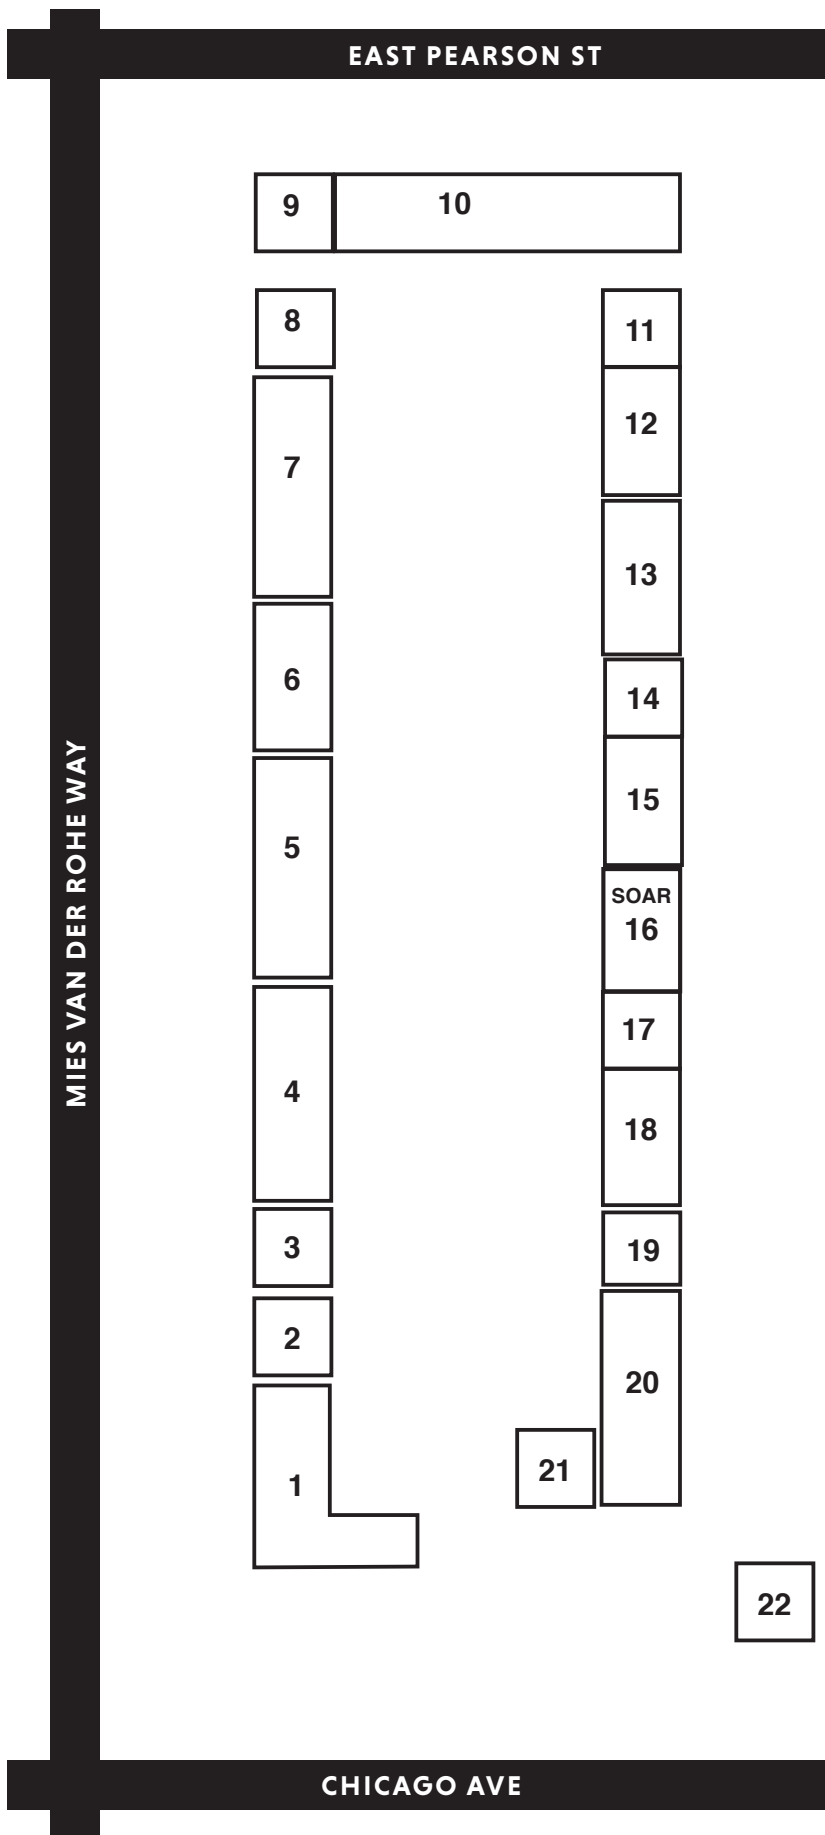

# SOAR Farmers Market Map

1. Smits Farms
2. Kikwetu Coffee
3. Provo Bakery
4. Ellis Farms
5. Lane's End Farm
6. Gotta B' Crepes
7. Oosterhoff & Son Flowers
8. MCA Store/Marisol
9. Phoenix Bean
10. Nichols Farm
11. Klehm Nursery
12. Lyons Farm
13. Finn's Ranch
14. Breadman Bakery
15. River Valley
16. SOAR
17. Stamper Cheese
18. Bennison's Bakery
19. CC Sheriff's Urban Farm Program
20. Noffke Farms
21. Alderman Hopkins
22. Gayle's Grilled Cheese